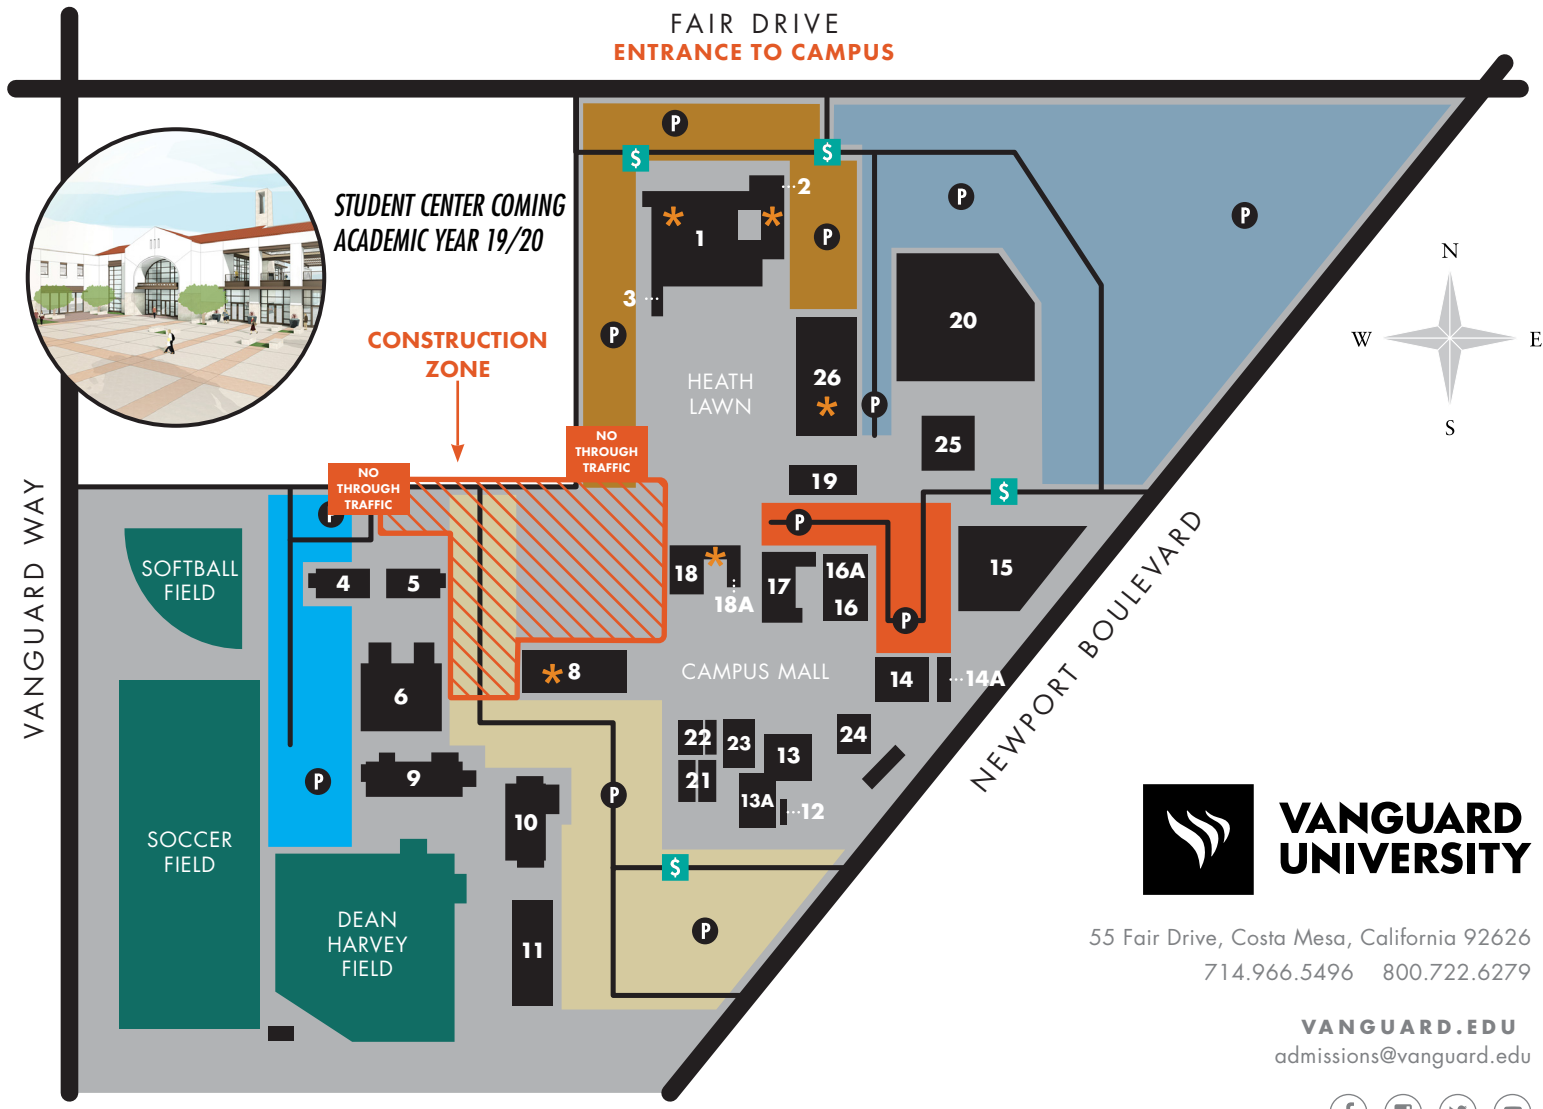

CAMPUS MAP

- | | |
|---|--|
| <ol style="list-style-type: none"> 1. Scott Academic Center <ul style="list-style-type: none"> • Admissions • Registrar • Career Services • Veterans Resource Center • Bookstore 2. The East Wing Scott Academic Center <ul style="list-style-type: none"> • Global Center for Women and Justice • Executive Offices 3. Samson's Cafe 4. Laguna Hall 5. Huntington Hall 6. Gymnasium 8. The Café 9. Newport Hall 10. Balboa Hall 11. Catalina Hall 12. Theatre Modular 13. O. Cope Budge Library | <ol style="list-style-type: none"> 13a. Lyceum Theatre 14. Information Technology 14a. Human Resources 15. Smith Hall 16. Natural Sciences Offices 16a. Music Studios 17. Natural Sciences 18. Needham Chapel 18a. Forrest Room/Campus Safety 19. Music and Theatre Offices 20. Newport Mesa Church 21. South Annex A <ul style="list-style-type: none"> • Copy Center/Mailroom 22. South Annex B 23. South Annex C 24. Facilities Offices/Central Plant 25. NMC Dome 26. Heath Academic Center |
|---|--|

LEGEND

- P PARKING LOTS
- SCOTT LOT
- WEST LOT
- CENTRAL LOT
- FACULTY STAFF LOT
- CHURCH LOT
- \$ PARKING KIOSK
- * RESTROOMS

55 Fair Drive, Costa Mesa, California 92626
714.966.5496 800.722.6279

VANGUARD.EDU
admissions@vanguard.edu